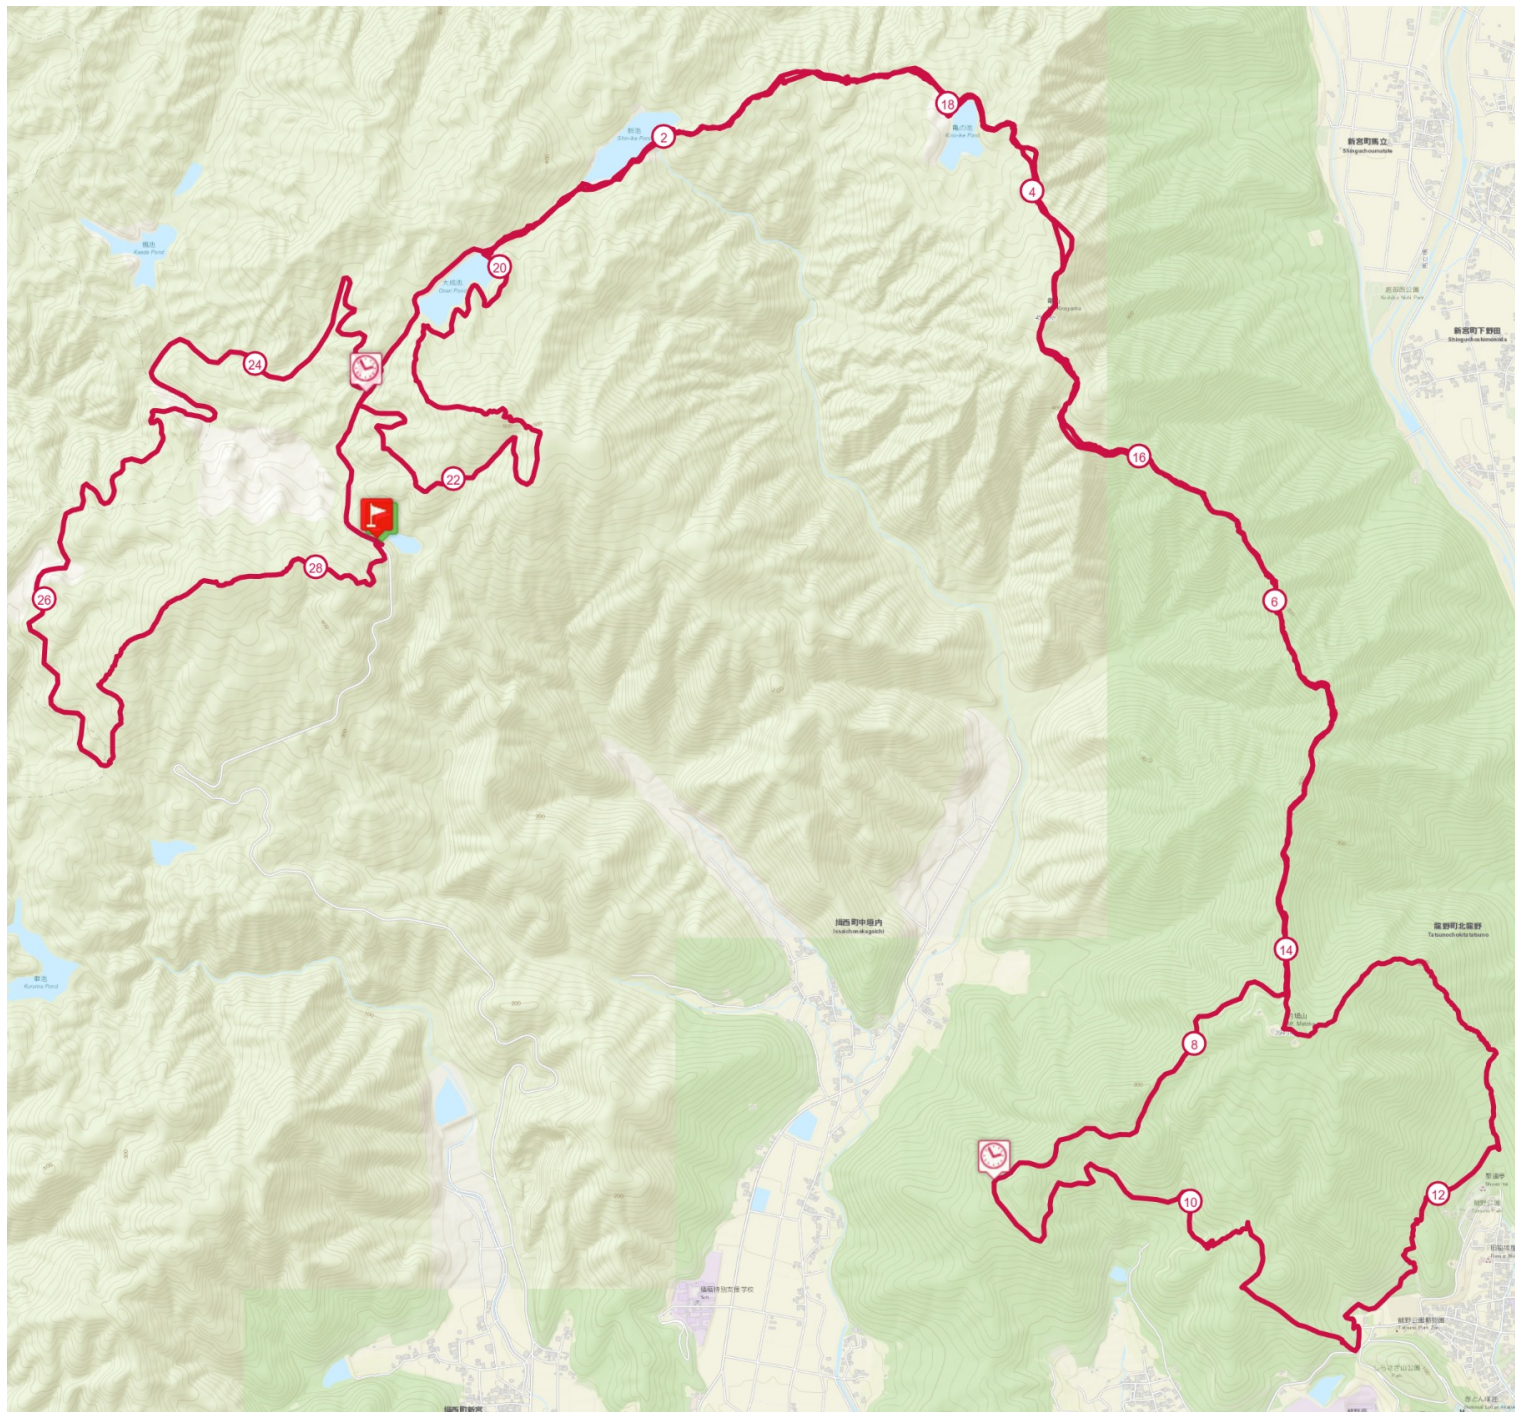

Get this track on your mobile with the app TrailConnect. To read more : <http://trailconnect.run>

<https://tracedetail.com>

> 10% > 20% > 30%