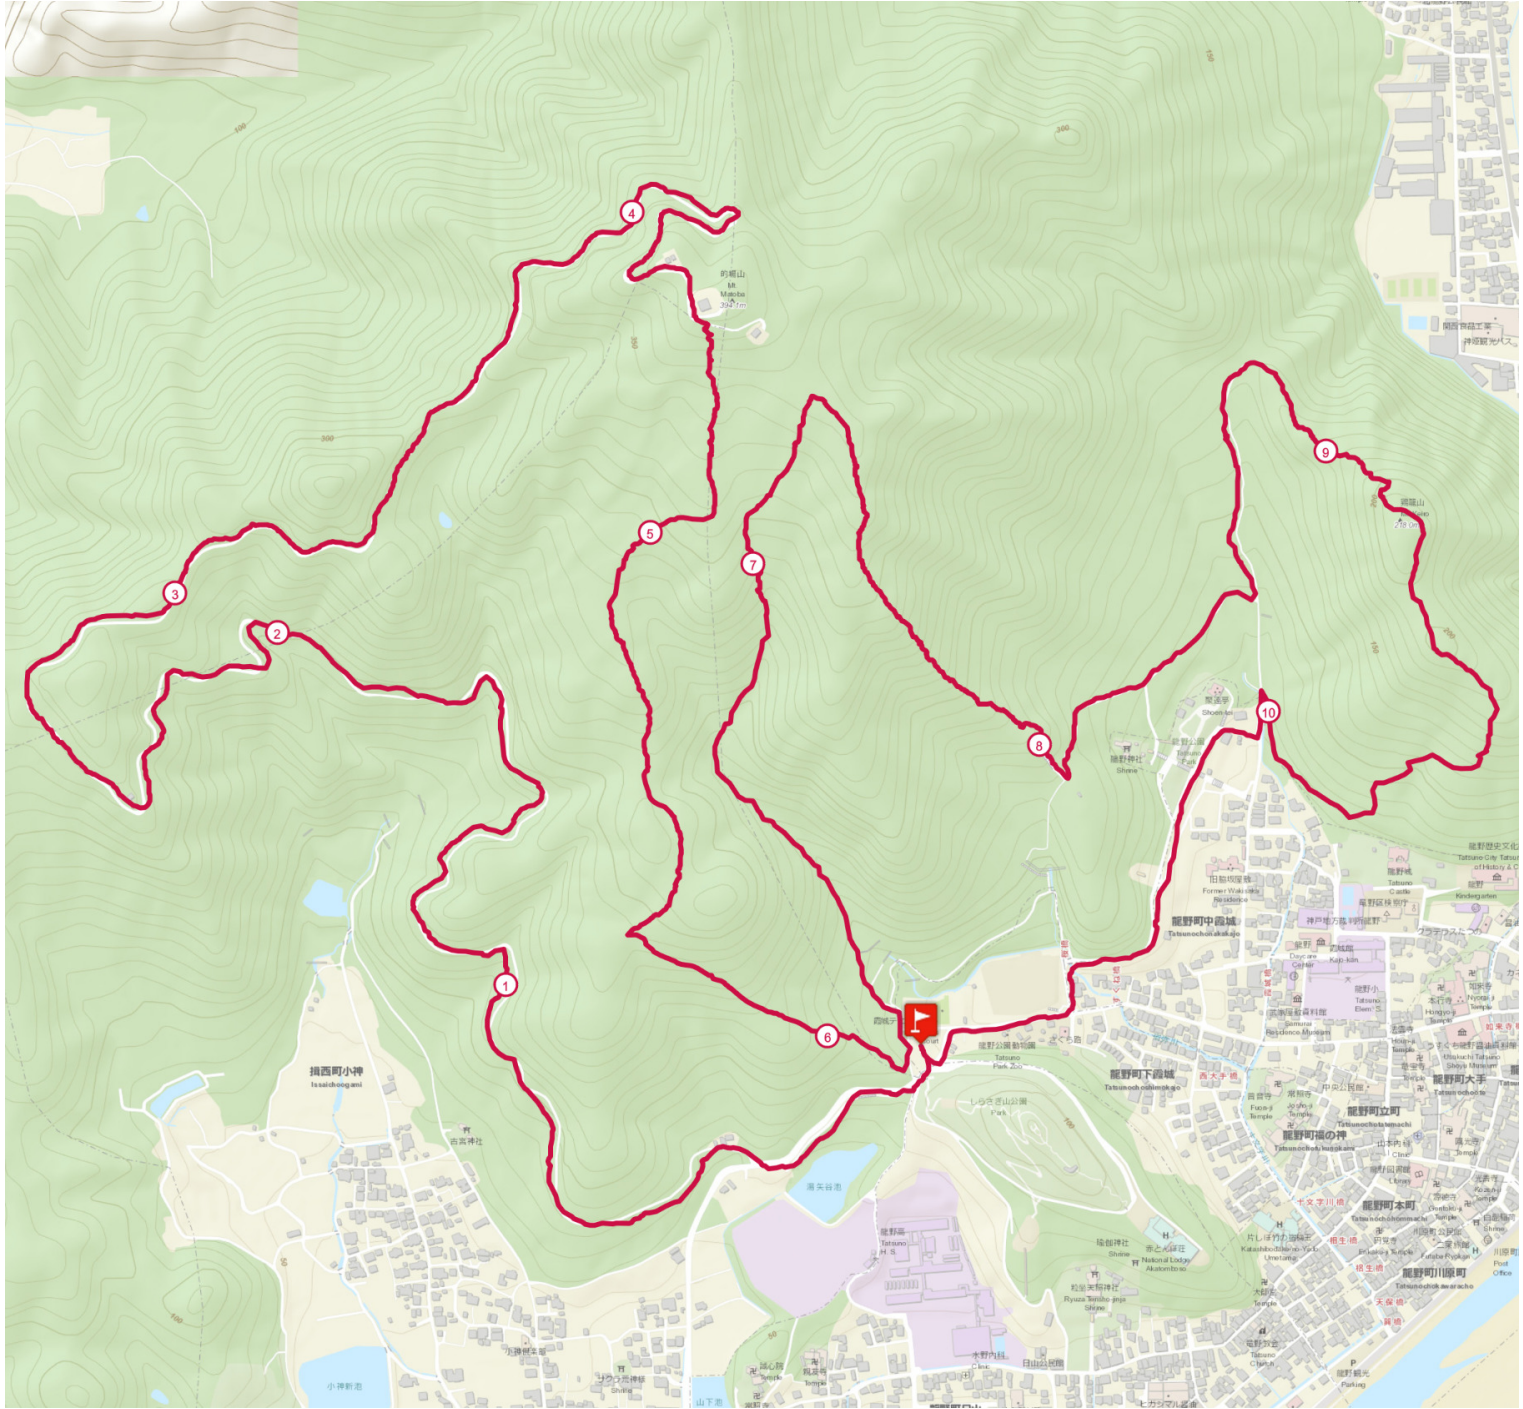

Get this track on your mobile with the app TrailConnect. To read more : <http://trailconnect.run>

<https://tracedetail.com>

 > 10%  > 20%  > 30%